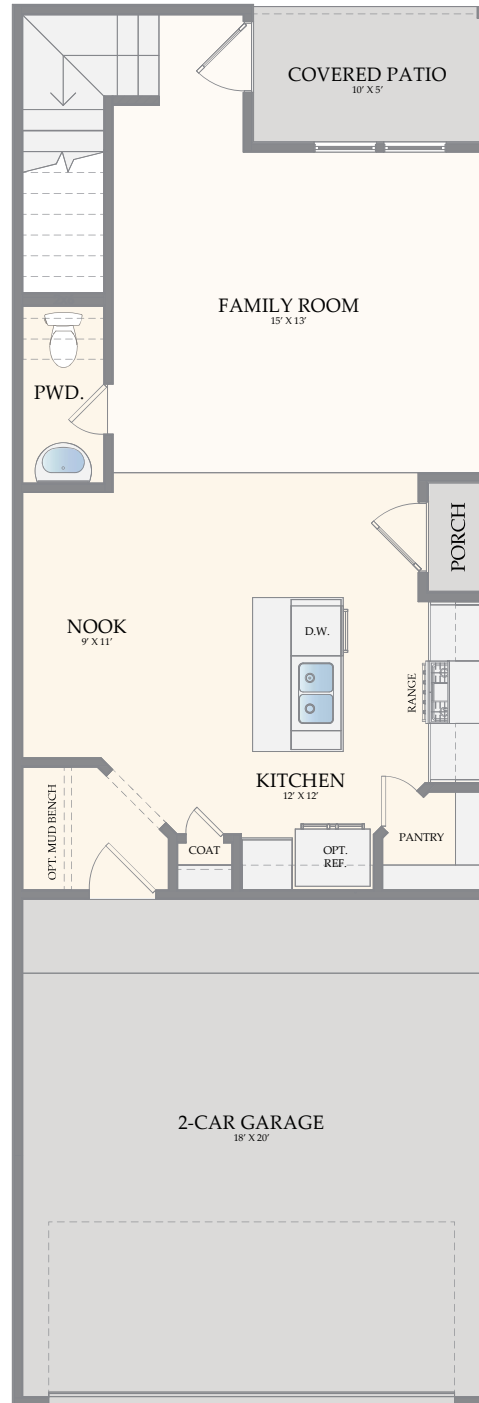

STONE MANOR
HOMES

INSPIRED LIVING

215
The Trinity

1479 Sq Ft
3 Beds - 2.5 Baths

StoneManorHomes.com

FIRST FLOOR PLAN

* All information is deemed reliable. No representation is made, and StoneManor Homes does not guarantee the accuracy of any information provided. All information must be independently verified. Square footage is approximate and may vary upon elevation and/or options selected. Exterior elevation images and floorplans are artist renderings and are representative only. Optional upgrades may be shown. StoneManor Homes reserves the right to modify plans, specifications, and price without notice or obligation. Please see your New Home Consultant for more information. 2026-02-14

STONEMANOR
HOMES

INSPIRED LIVING

215
The Trinity

1479 Sq Ft
3 Beds - 2.5 Baths

StoneManorHomes.com

SECOND FLOOR PLAN

* All information is deemed reliable. No representation is made, and StoneManor Homes does not guarantee the accuracy of any information provided. All information must be independently verified. Square footage is approximate and may vary upon elevation and/or options selected. Exterior elevation images and floorplans are artist renderings and are representative only. Optional upgrades may be shown. StoneManor Homes reserves the right to modify plans, specifications, and price without notice or obligation. Please see your New Home Consultant for more information. 2026-02-14