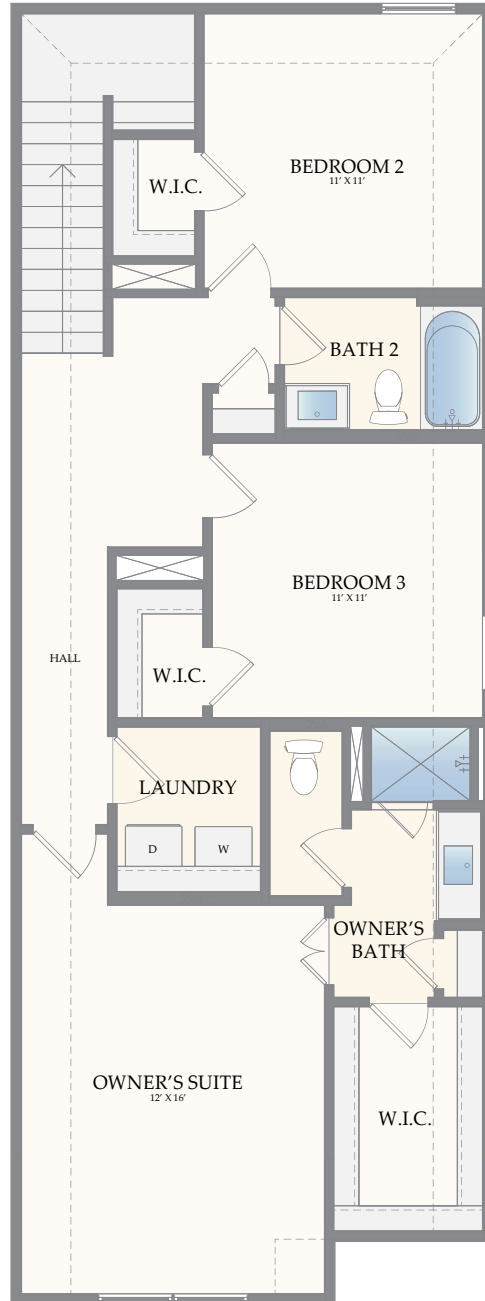

# The Brazos

1492 Sq Ft

3 Beds - 2.5 Baths

StoneManorHomes.com

FIRST FLOOR PLAN

\* All information is deemed reliable. No representation is made, and StoneManor Homes does not guarantee the accuracy of any information provided. All information must be independently verified. Square footage is approximate and may vary upon elevation and/or options selected. Exterior elevation images and floorplans are artist renderings and are representative only. Optional upgrades may be shown. StoneManor Homes reserves the right to modify plans, specifications, and price without notice or obligation. Please see your New Home Consultant for more information. 2026-02-14

STONEMANOR  
HOMES

INSPIRED LIVING

210

# The Brazos

1492 Sq Ft

3 Beds - 2.5 Baths

StoneManorHomes.com

SECOND FLOOR PLAN

\* All information is deemed reliable. No representation is made, and StoneManor Homes does not guarantee the accuracy of any information provided. All information must be independently verified. Square footage is approximate and may vary upon elevation and/or options selected. Exterior elevation images and floorplans are artist renderings and are representative only. Optional upgrades may be shown. StoneManor Homes reserves the right to modify plans, specifications, and price without notice or obligation. Please see your New Home Consultant for more information. 2026-02-14