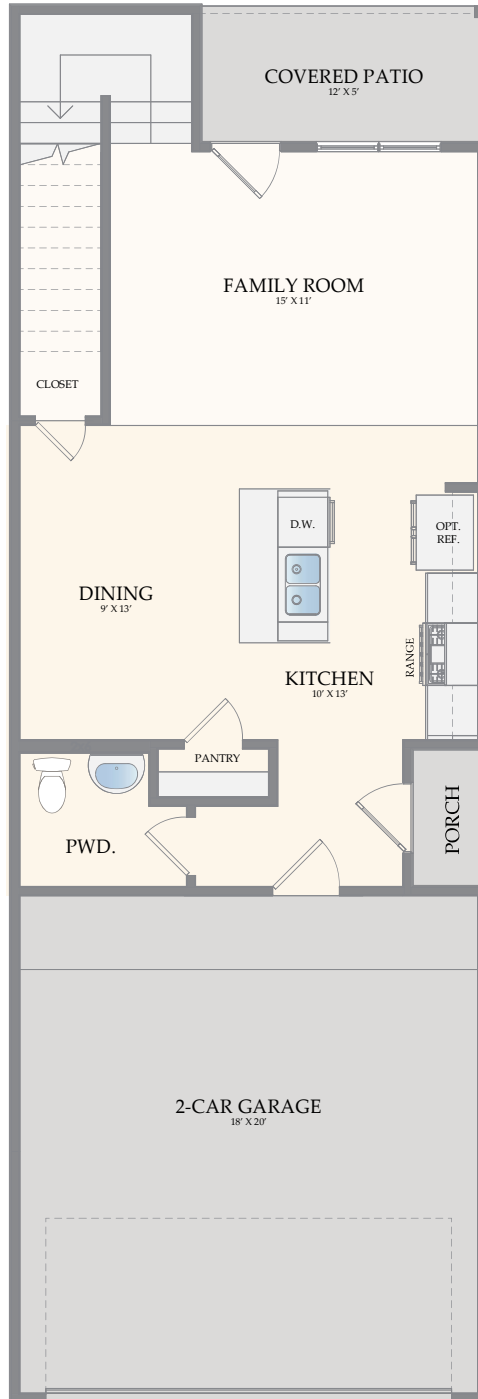

# The Brazos

1492 Sq Ft

3 Beds - 2.5 Baths

StoneManorHomes.com

FIRST FLOOR PLAN

\* All information is deemed reliable. No representation is made, and StoneManor Homes does not guarantee the accuracy of any information provided. All information must be independently verified. Square footage is approximate and may vary upon elevation and/or options selected. Exterior elevation images and floorplans are artist renderings and are representative only. Optional upgrades may be shown. StoneManor Homes reserves the right to modify plans, specifications, and price without notice or obligation. Please see your New Home Consultant for more information. 2026-02-14

# The Brazos

1492 Sq Ft

3 Beds - 2.5 Baths

StoneManorHomes.com

SECOND FLOOR PLAN

\* All information is deemed reliable. No representation is made, and StoneManor Homes does not guarantee the accuracy of any information provided. All information must be independently verified. Square footage is approximate and may vary upon elevation and/or options selected. Exterior elevation images and floorplans are artist renderings and are representative only. Optional upgrades may be shown. StoneManor Homes reserves the right to modify plans, specifications, and price without notice or obligation. Please see your New Home Consultant for more information. 2026-02-14